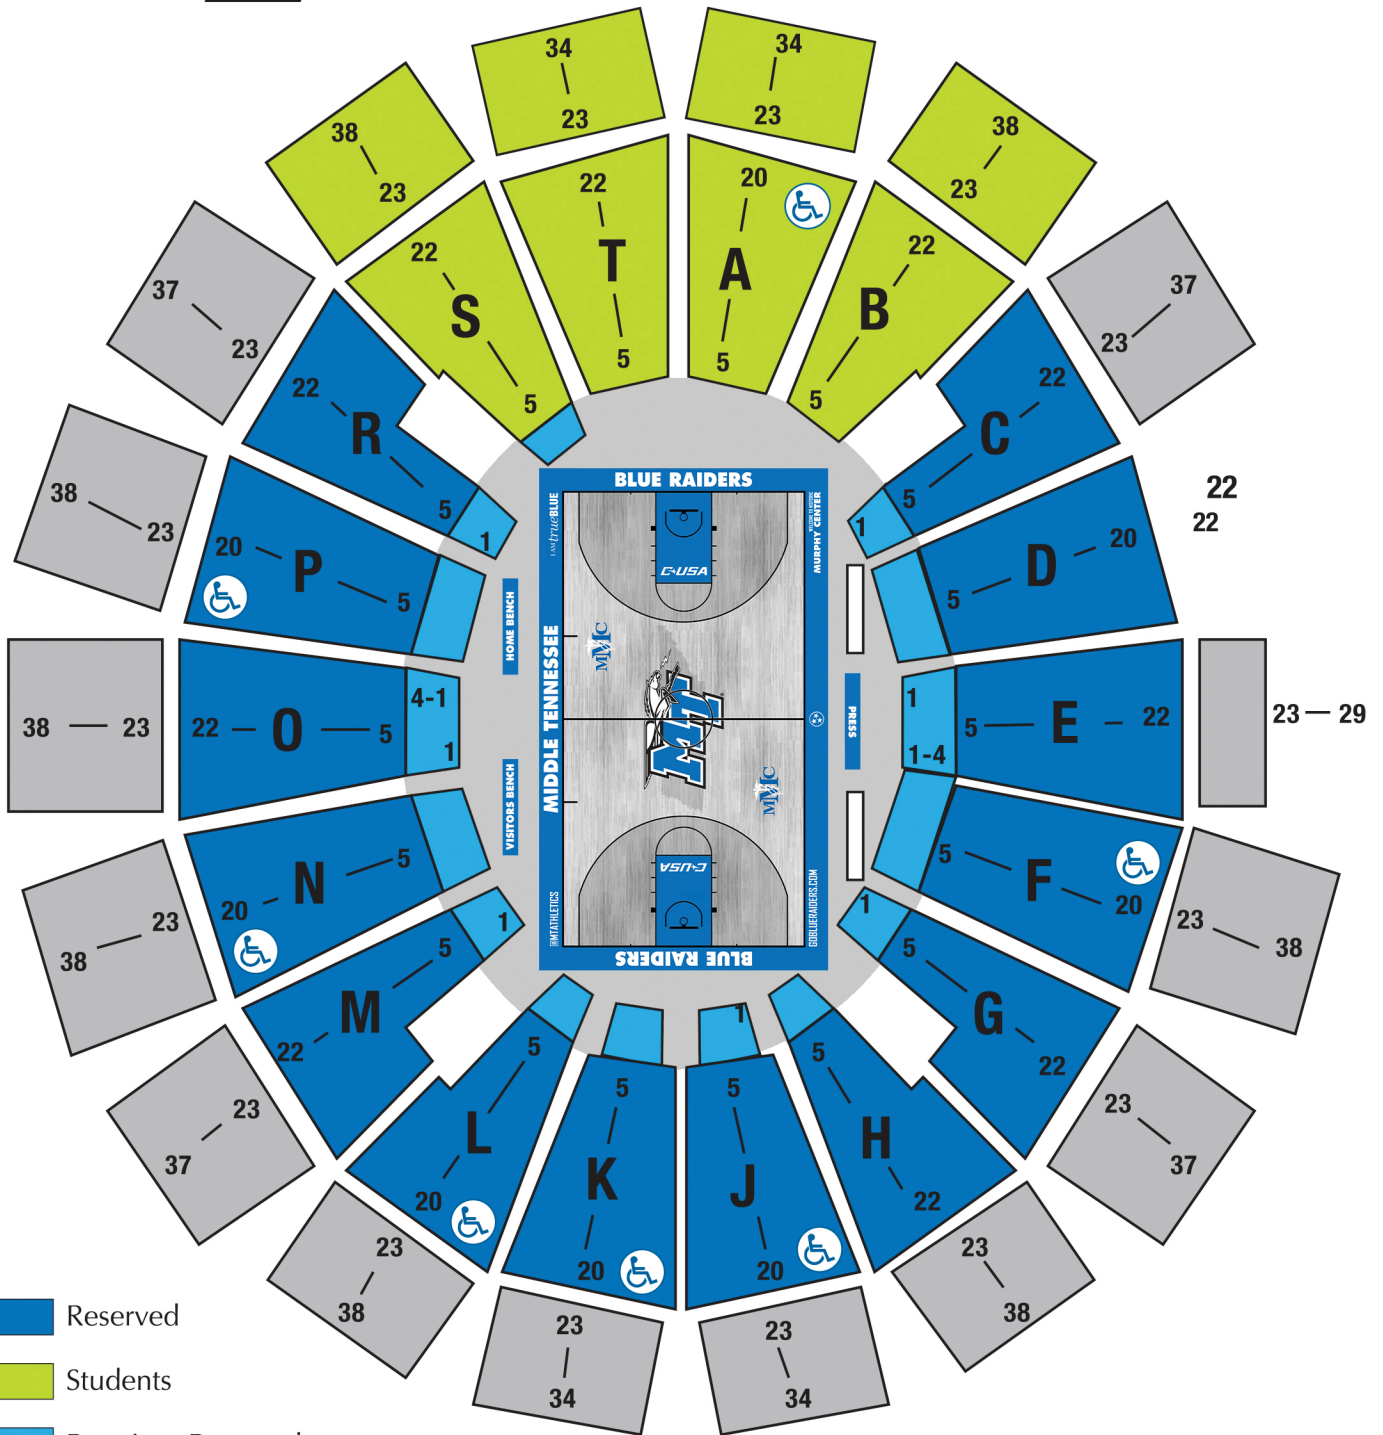

Murphy Center Seating

- Reserved
- Students
- Premium Reserved
- Bleachers
- Courtside Seating
- Accessible

#TRUE