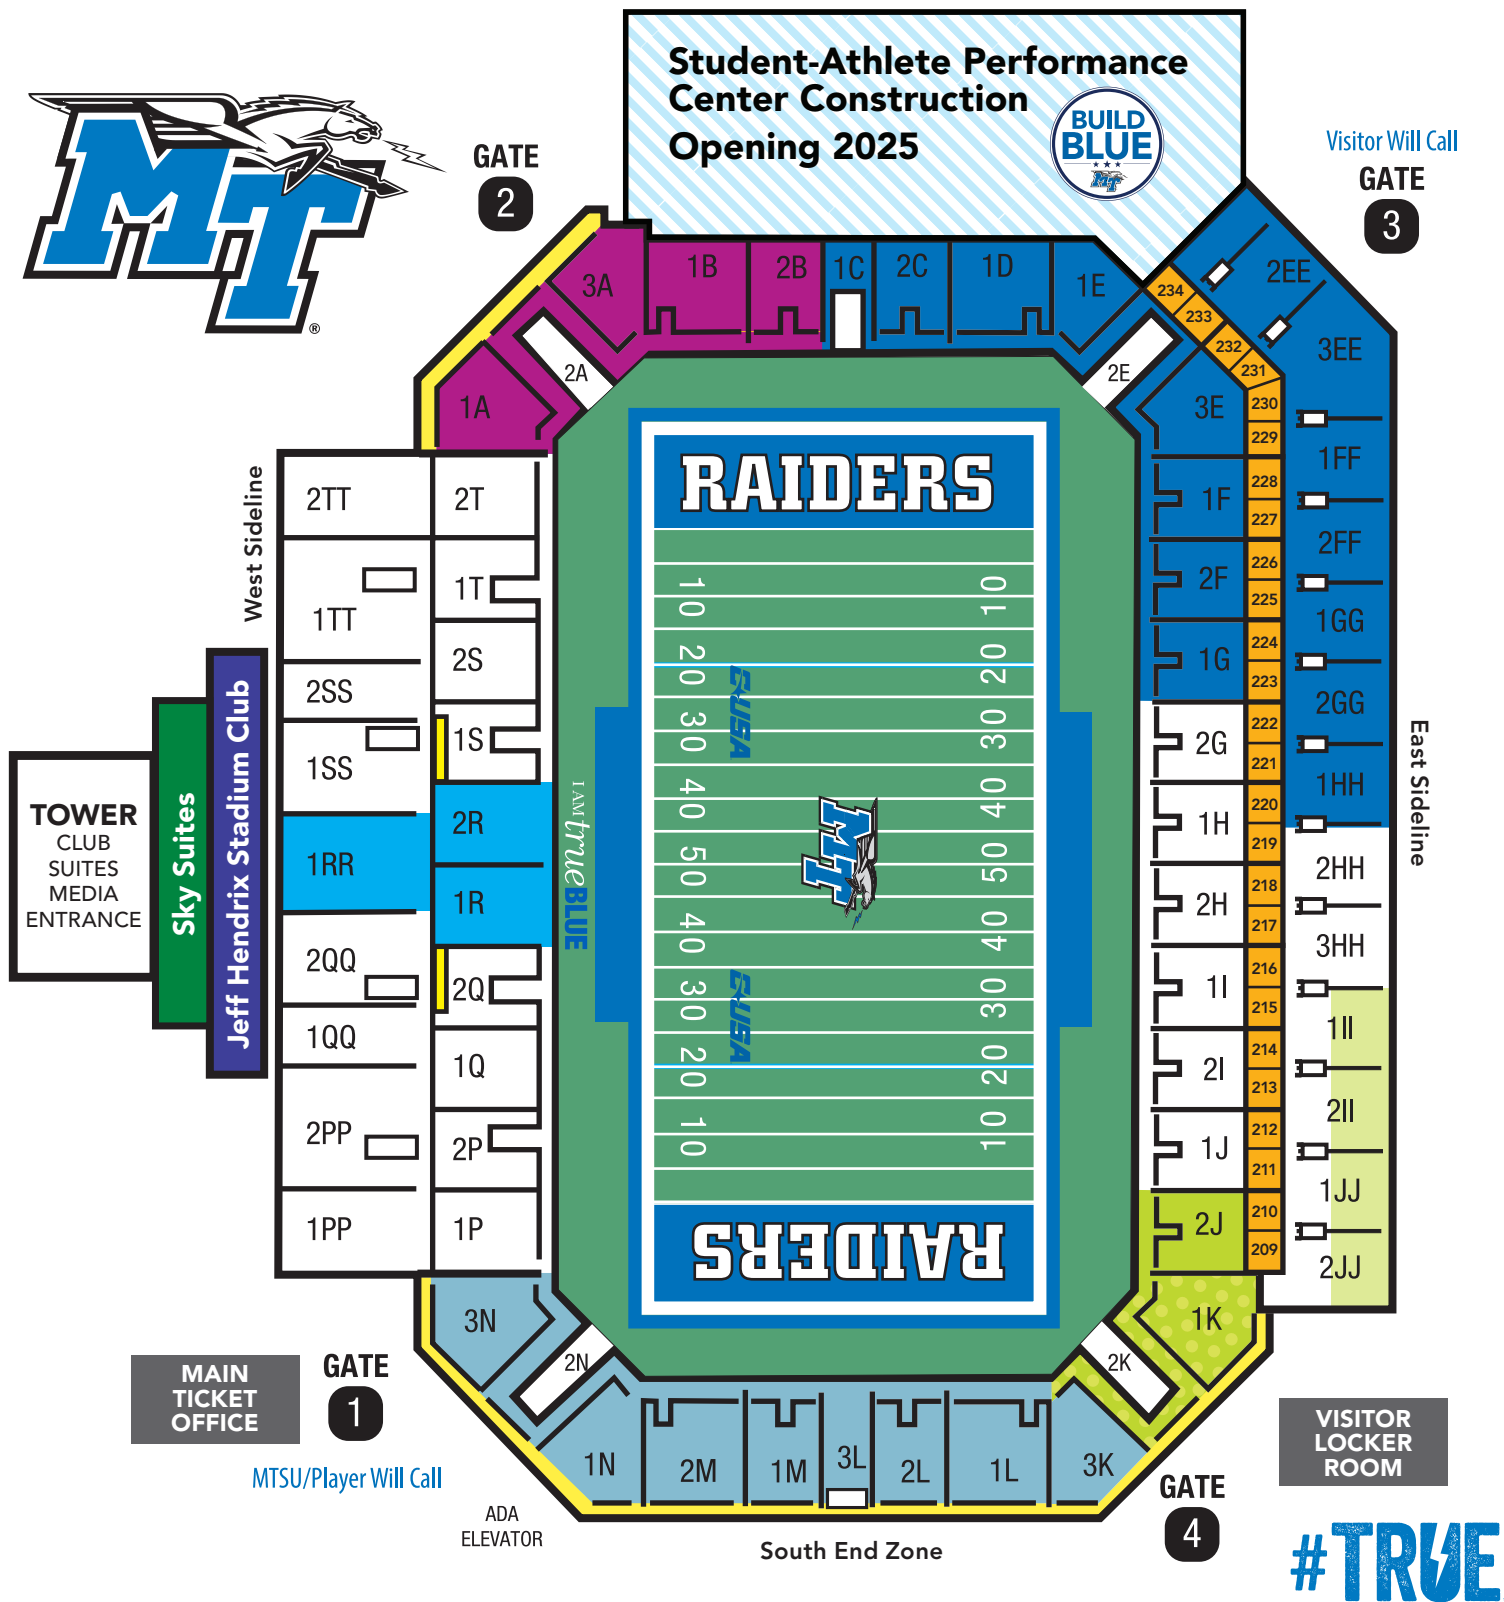

Floyd Stadium Seating Diagram

Student-Athlete Performance Center Construction
Opening 2025

Visitor Will Call

GATE 3

GATE 2

JEFF HENDRIX STADIUM CLUB	VISITORS	ENDZONE RESERVED	FAMILY FUN ZONE RESERVED
CHAIRBACKS	VISITOR OVERFLOW	ADA SEATING	MTSU STUDENT SECTION
SIDELINE RESERVED	VISITING BAND	OPEN AIR BOXES	SKY SUITES
STUDENT-ATHLETE PERFORMANCE CENTER			

#TRUE